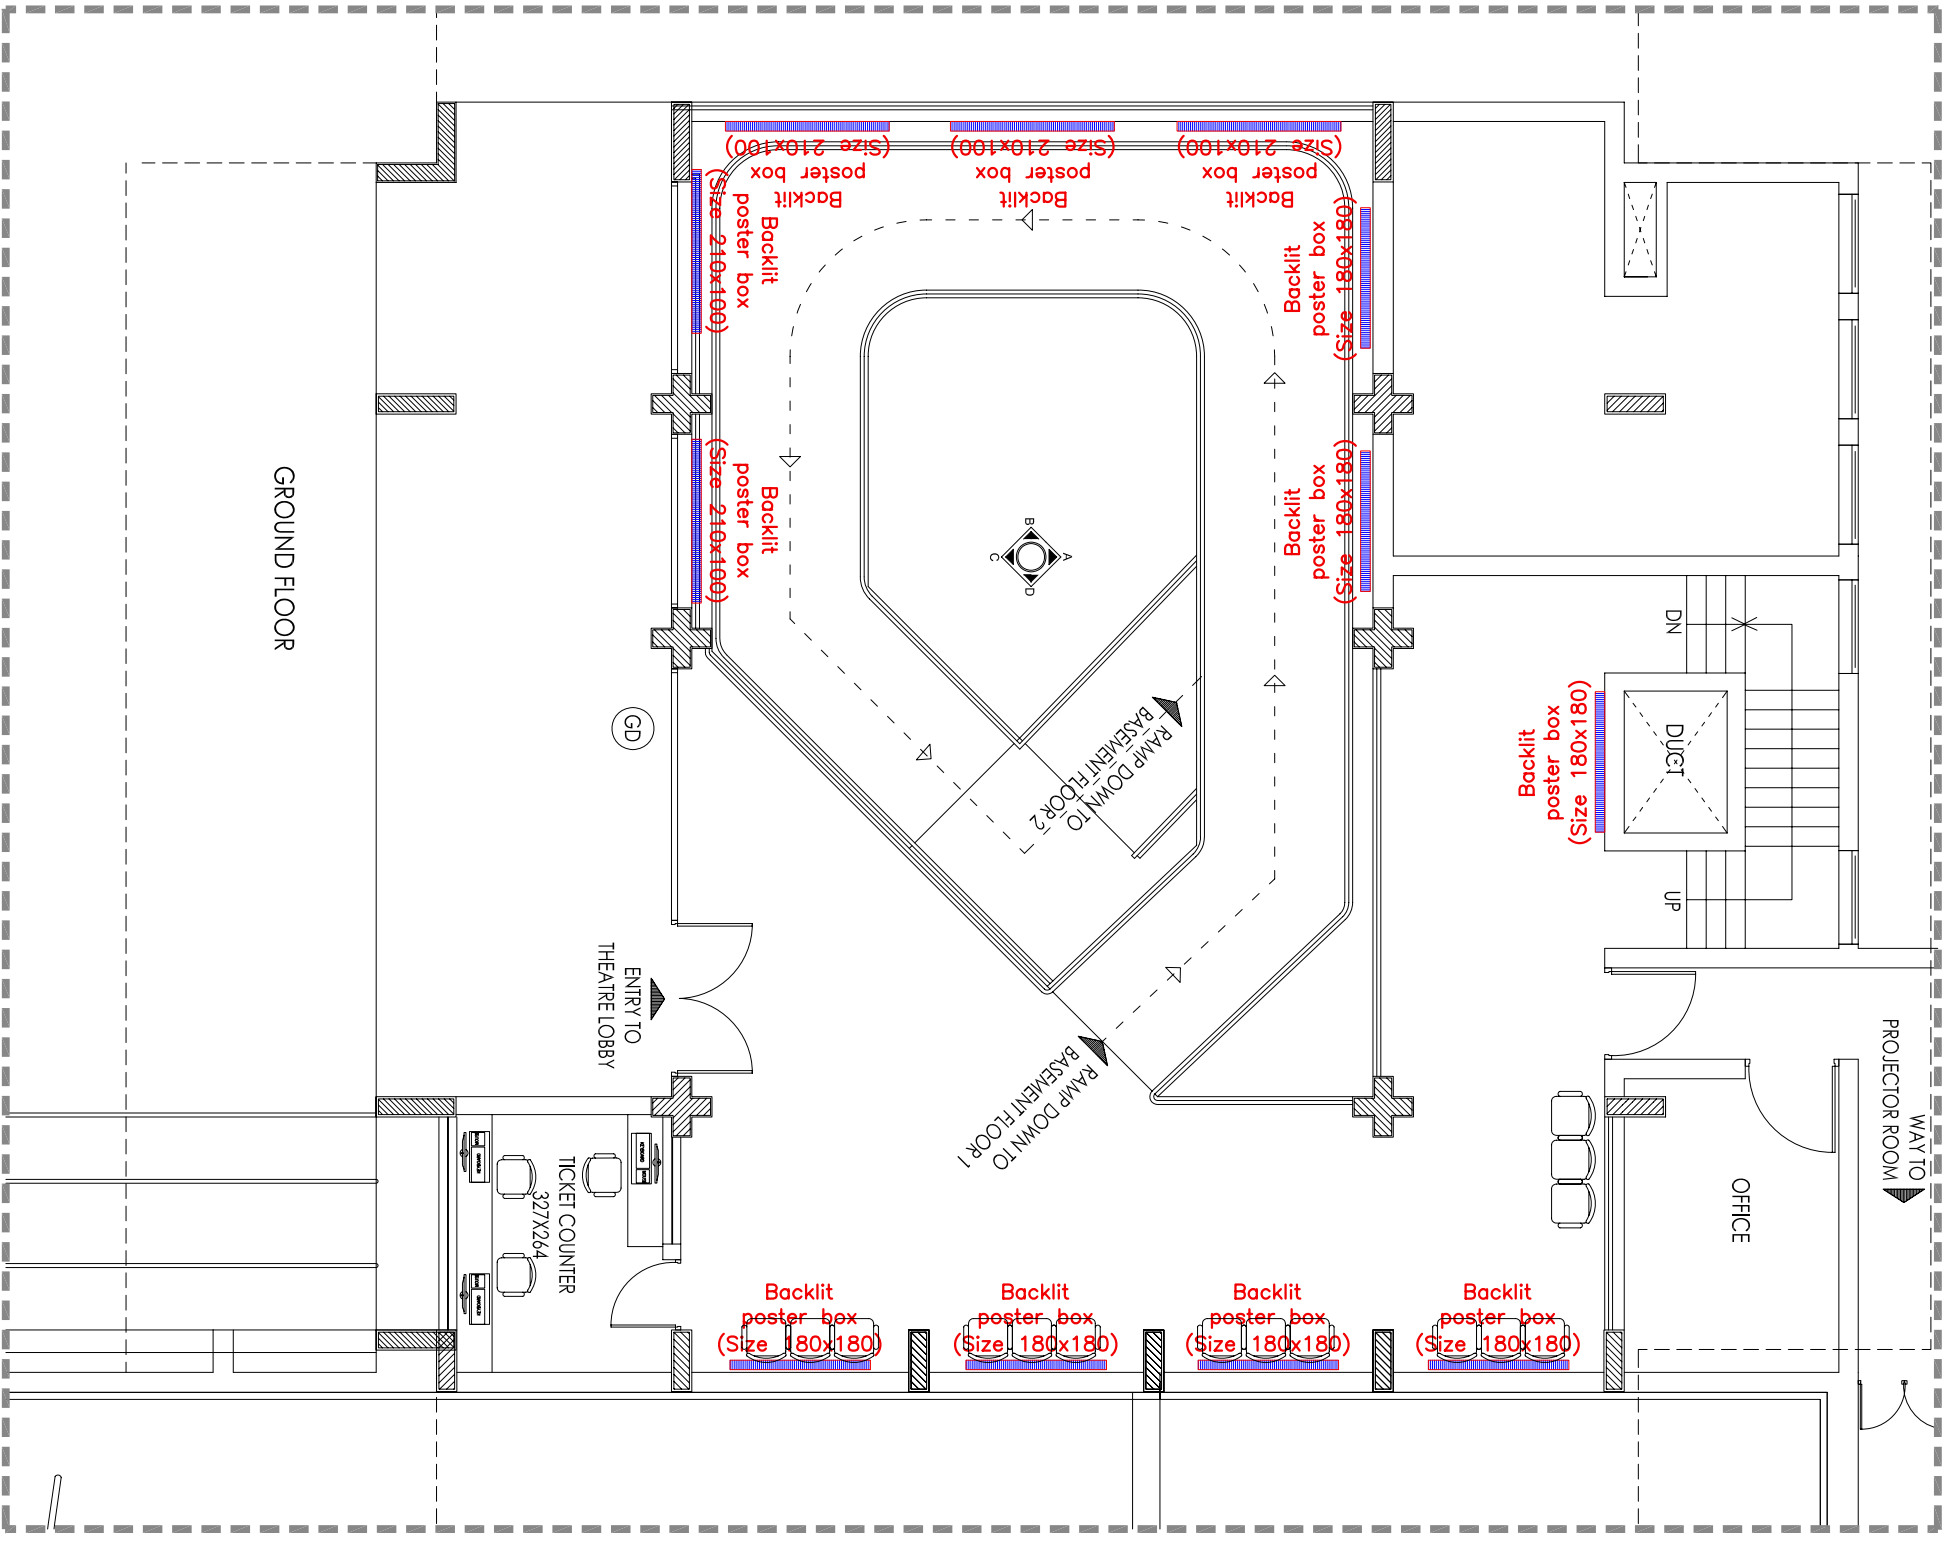

PROJECT
RENOVATION OF KALABHAVAN THEATRE AND K.S.F.DC
TRIVANDRUM

CLIENT : K.S.F.D.C
 Date : 21.09.12

HOARDING LAYOUT

ARCHITECTS & INTERIOR DESIGNERS
 K&B
 MADURAVELU ROAD, TRIVANDRUM

PROJECT

RENOVATION OF KALABHAVAN THEATRE AND K.S.F.DC

TRIVANDRUM

CLIENT : K.S.F.D.C

Date : 21.09.12

HOARDING LAYOUT